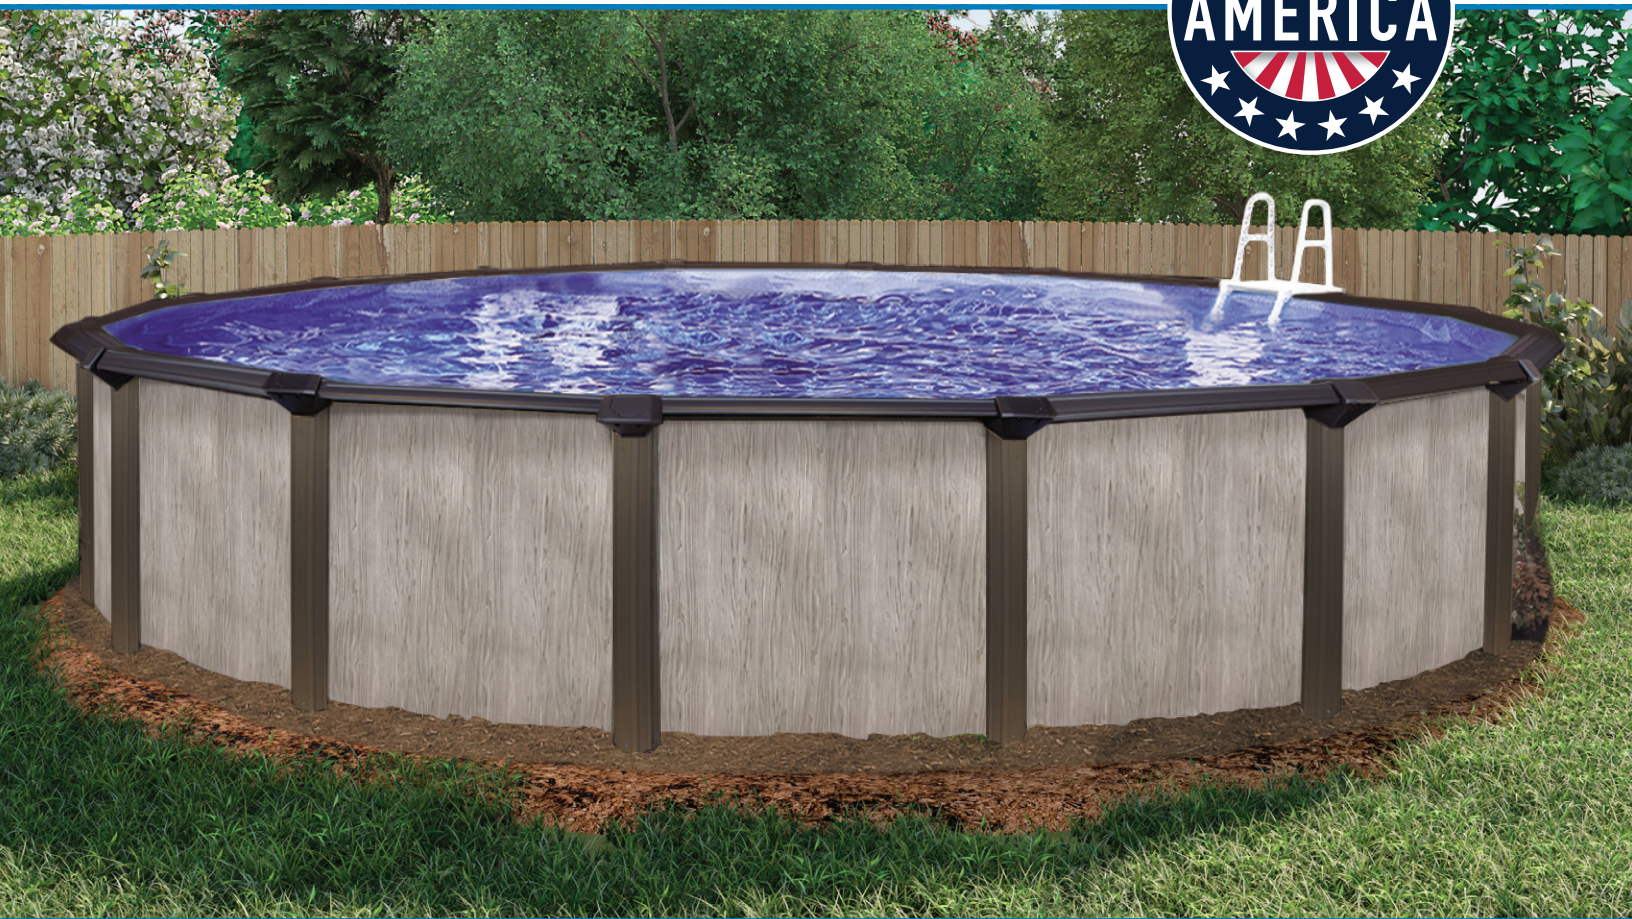

WOODLAND

A dark brown pool frame blended with a wood grain pool wall pattern creates a pool designed to fit any backyard.

Available in 52" pool walls

HI HOLLOWELL
INDUSTRIES
INCORPORATED

Quality Features

- Rugged 8" resin top rails and 7" steel verticals in a coco brown color.
- Available in 52" pool walls.
- Compac Support System features an easy-to-install, one-part design which provides a stronger installation and a more attractive appearance. Allows larger pools to fit into smaller backyard settings.
- Compac Oval Strap Support System (CSO) is available upon request.
- Corrugated pool wall for flexibility and vertical strength.
- Staggered bolt wall closure provides maximum strength and wall stability.
- Large, pre-punched skimmer and eyeball return openings eliminate sharp edges that could cut the liner during installation.
- Wide mouth skimmer cut out.

Available in Rounds & Ovals

Check pricesheets for details.

IMPORTANT:The "No Diving" and other Warning signage provided must be installed on each pool as indicated in the instructions provided.

NOTE: In some photos of the pools in the brochure (or web site), the "No Diving" and other Warning signage may not be visible, such Warning Signage must be installed as indicated in the instructions provided.